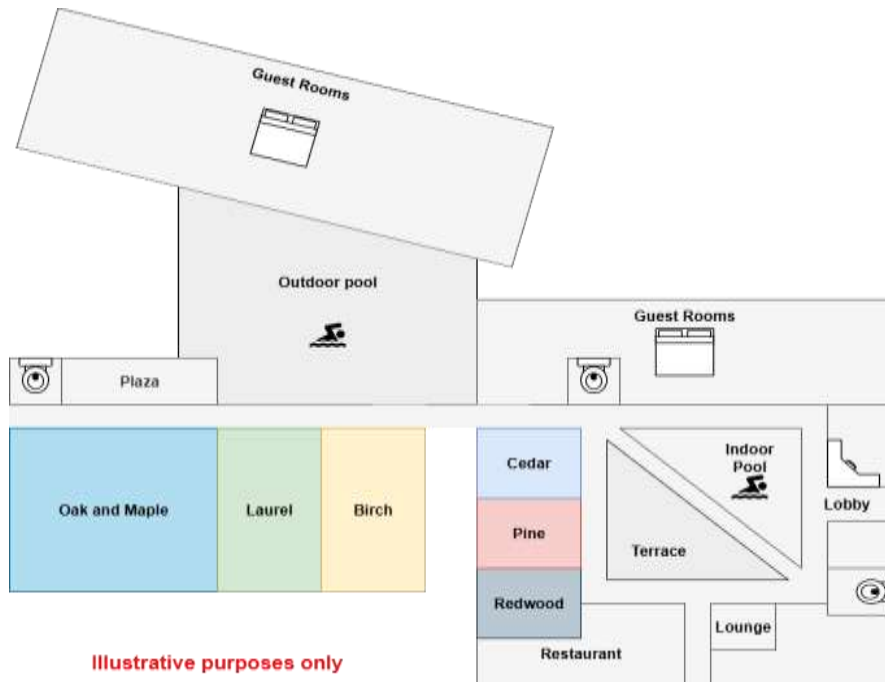

California Wing Cadet Officer Weekend Saturday Lunch (Invite Only)	Saturday	1200	1250	Oak/Maple
E-Waste Recycling for FUN and PROFIT	Saturday	1300	1350	Cedar
CAP-USAF Briefing	Saturday	1300	1350	Pine
Command Above Self	Saturday	1300	1450	Laurel
Logistics 102	Saturday	1300	1450	Redwood
Commander Town Hall (Cadets)	Saturday	1400	1450	Birch
Emergency Services Training - Goals and Objectives	Saturday	1400	1450	Cedar
	Saturday	1400	1450	Pine
Saturday Afternoon Snacks	Saturday	1500	1520	Oak/Maple
CAWG Cadet Programs Updates	Saturday	1530	1620	Birch
CAWG Counterdrug Mission	Saturday	1530	1620	Laurel
Commander Town Hall (Seniors)	Saturday	1530	1620	Pine
Demystifying Public Affairs	Saturday	1530	1620	Redwood
California Wing Cadet Advisory Council	Saturday	1630	1720	Birch
2025 Wing Chaplain Corps Update	Saturday	1630	1720	Cedar
Prompt and Circumstance: AI Tools in CAP	Saturday	1630	1720	Laurel
Pilot roundtable	Saturday	1630	1720	Pine
Photography Best Practices	Saturday	1630	1720	Redwood
Pre-Banquet Cocktails	Saturday	1730	1820	Upper Terrace
California Wing Awards Banquet	Saturday	1830	2150	Oak/Maple
Non-Denominational Christian Worship Service	Sunday	800	850	Laurel
California Wing Cadet Officer Weekend	Sunday	800	1150	Birch

Illustrative purposes only